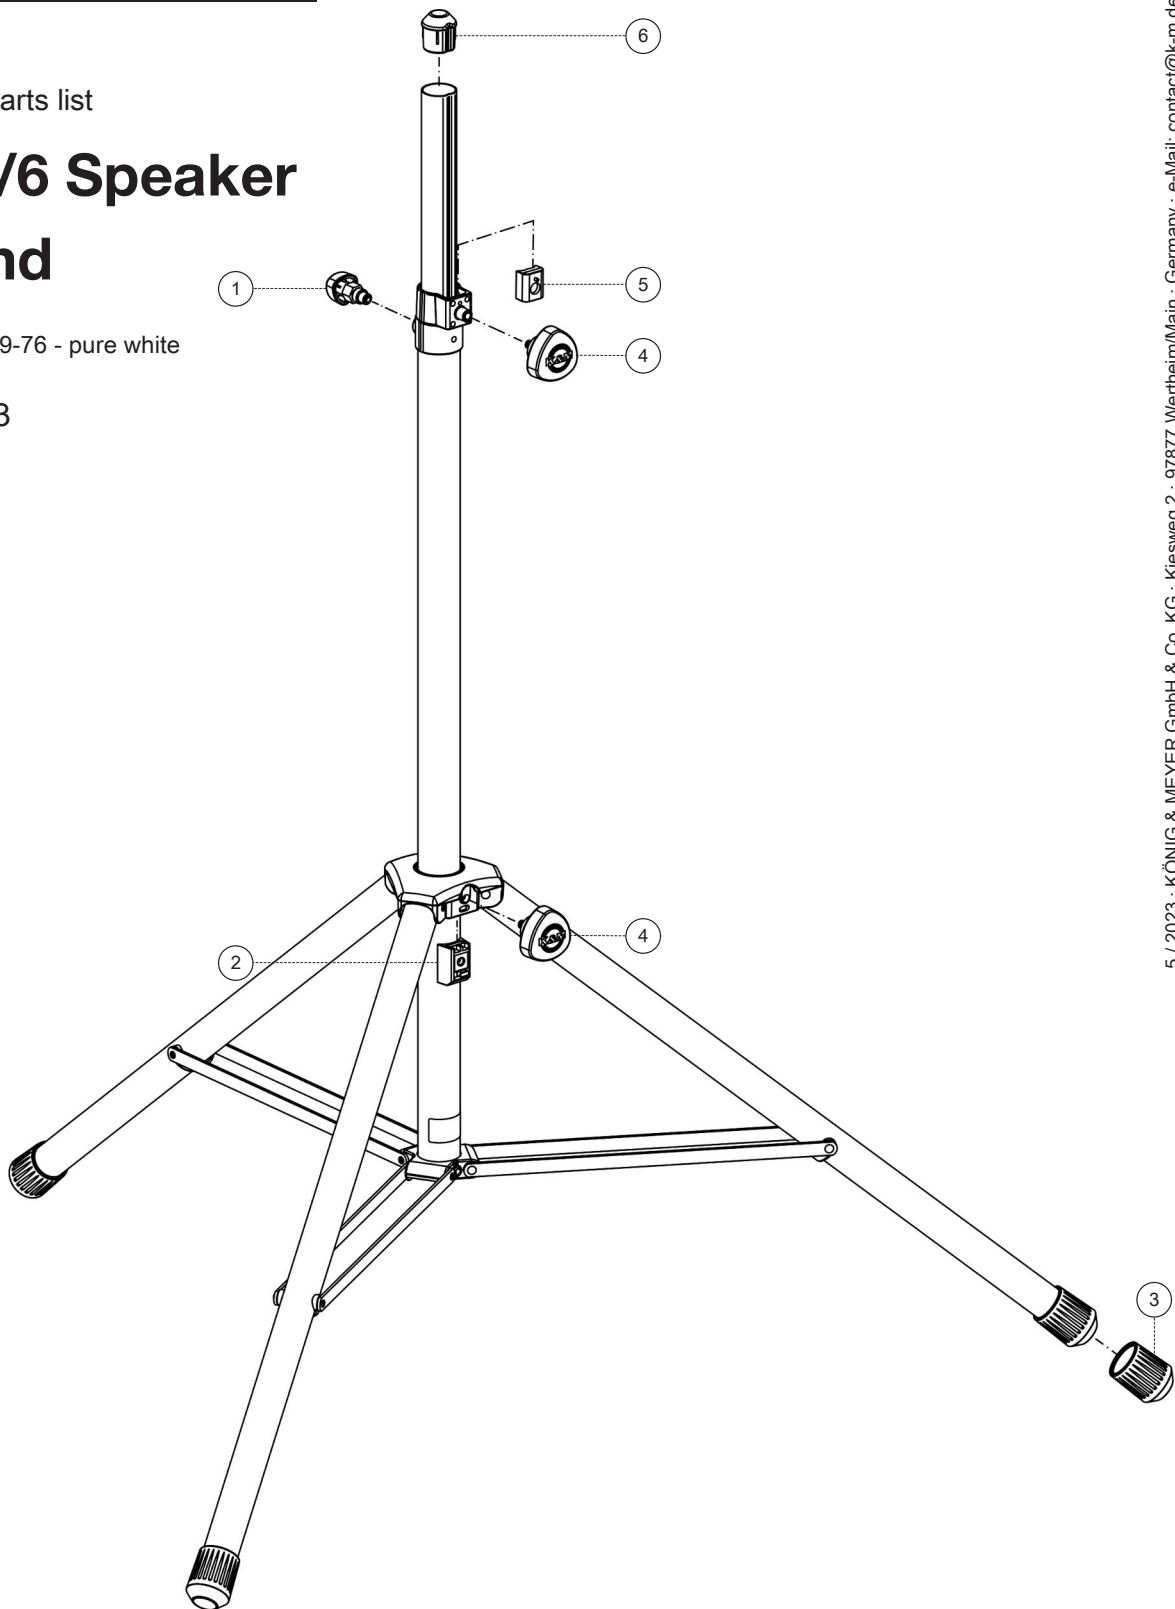

Spare parts list

# 214/6 Speaker stand

21460-009-76 - pure white

\*Rev 03

Position	Description	Article No.	Quantity
1	Spring-loaded bolt complete	6-21460-5-57	1
2	Clamping element with pin R21	<a href="#">6-86735-1-55</a>	1
3	End cap	01-84-935-57	3
4	Clamping screw with logo M8 x 16/33 mm	<a href="#">01-82-763-57</a>	2
5	Clamping element with slot R17	6-86710-1-55	1
6	Mounting aid	01-84-995-62	1