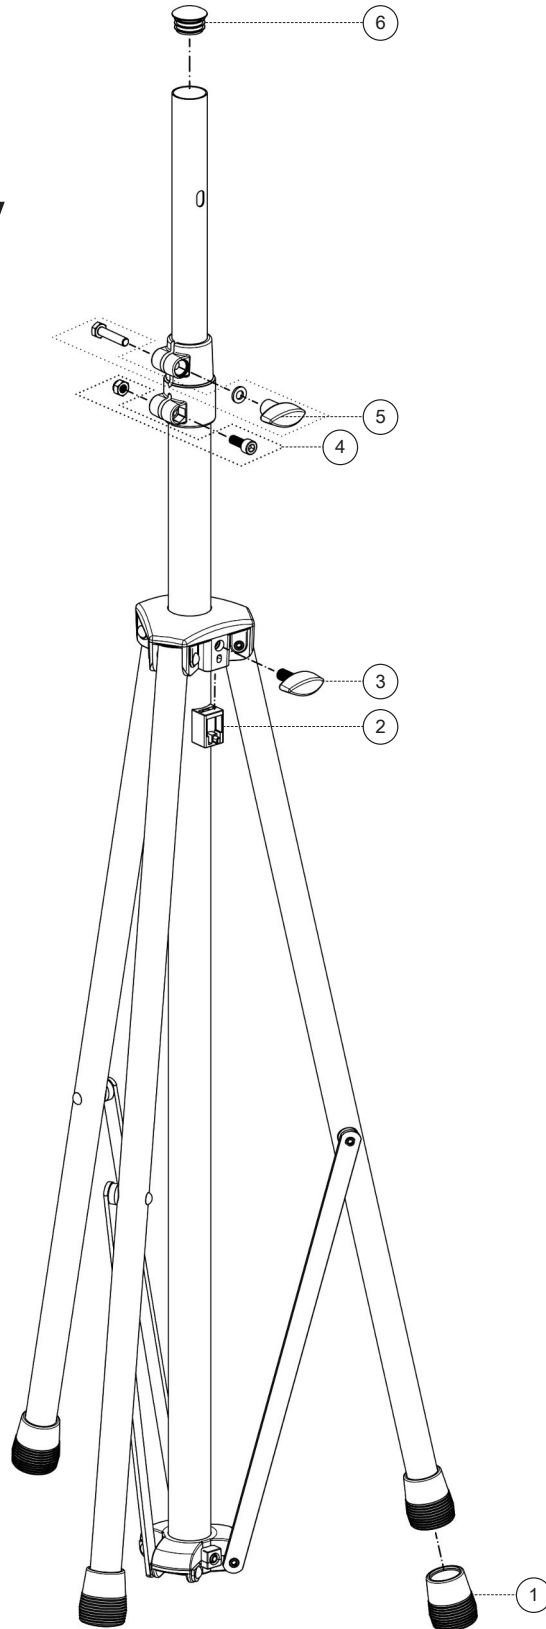

Spare parts list

21420 Speaker/ Monitor stand

21420-000-55 - black

*Rev 03

Position	Description	Article No.	Quantity
1	End cap	01-84-730-55	3
2	Clamping element with pin R15	6-86705-1-55	1
3	Clamping screw M8 x 19 mm	01-83-100-55	1
4	Screw connection	3-00-000-157	1
5	Screw connection	3-00-000-068	1
6	End cap	03-20-680-55	1