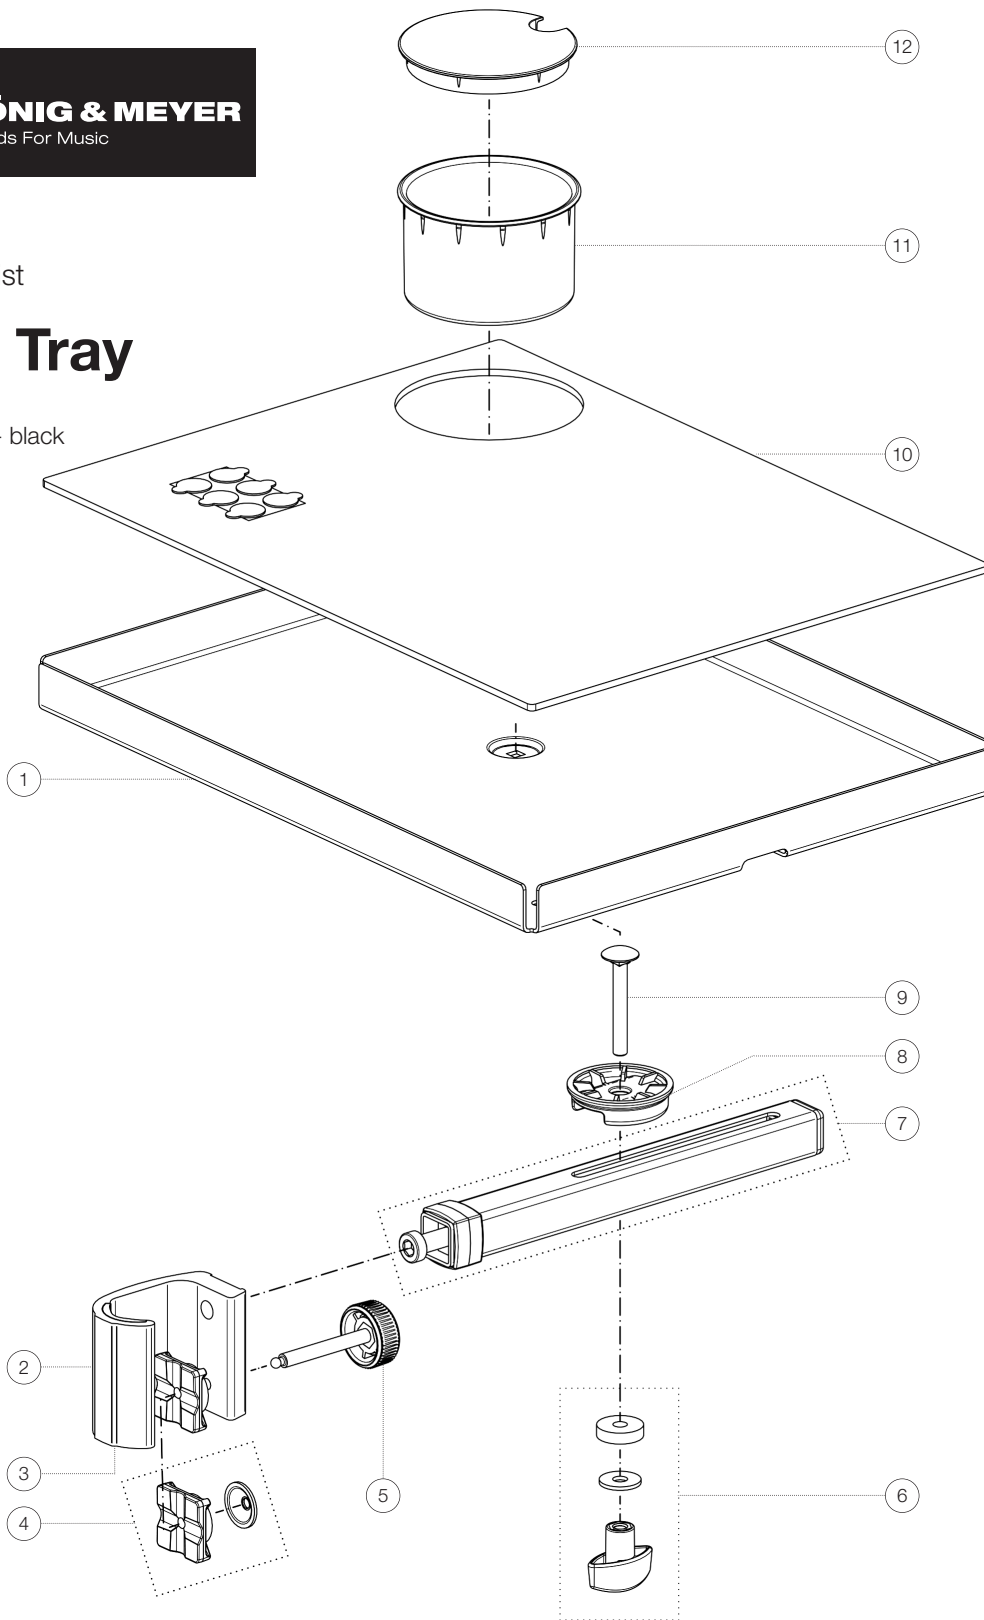

Spare parts list

12225 Tray

12225-020-55 - black

*Rev04

Position	Description	Article No.	Quantity
1	Tray	02-50-046-55	1
2	Clamping prism	02-93-635-55	1
3	Tube protector	01-87-535-55	1
4	Protective cap and pressure plate	3-00-000-001	1
5	Knurled screw with logo M6 x 45.3 mm	01-82-966-55	1
6	Locking nut M6 with washers	3-00-000-003	1
7	Retaining tube complete	3-00-000-002	1
8	Spacer washer	01-87-570-55	1
9	Carriage bolt M6 x 45 mm	03-07-345-29	1
10	Foam insert with double adhesive dots	3-00-000-004	1
11	Can holder	01-87-415-55	1
12	Lid	01-88-394-55	1