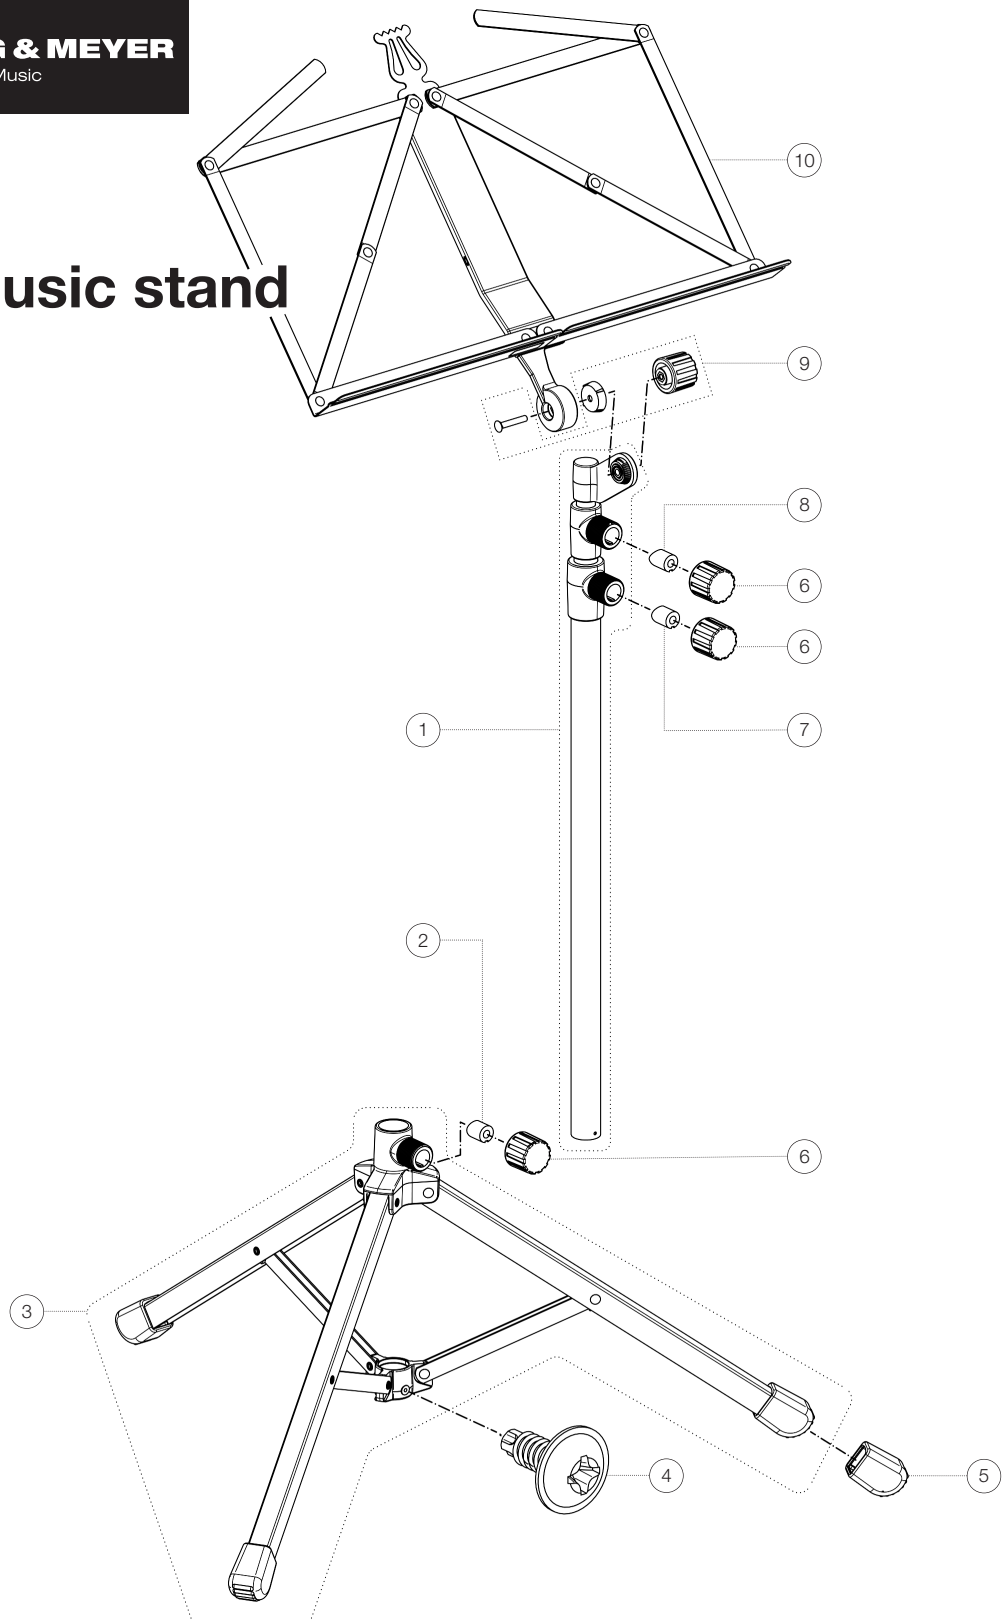

Spare parts list

10810 Music stand

10810-000-55 - black

*Rev01

Position	Description	Article No.	Quantity
1	Rod combination complete	6-10810-3-55	1
2	Clamping element R 12.5	01-86-608-55	1
3	Base complete	6-10810-2-55	1
4	Raised countersunk screw	03-02-775-25	1
5	End cap	01-84-865-55	3
6	Locking nut M24 x 1.5 mm	01-81-780-55	3
7	Clamping element R 10	01-86-606-59	1
8	Clamping element R 8	01-86-604-61	1
9	Screw connection of the music desk	3-00-000-047	1
10	Music desk complete	6-10810-1-55	1