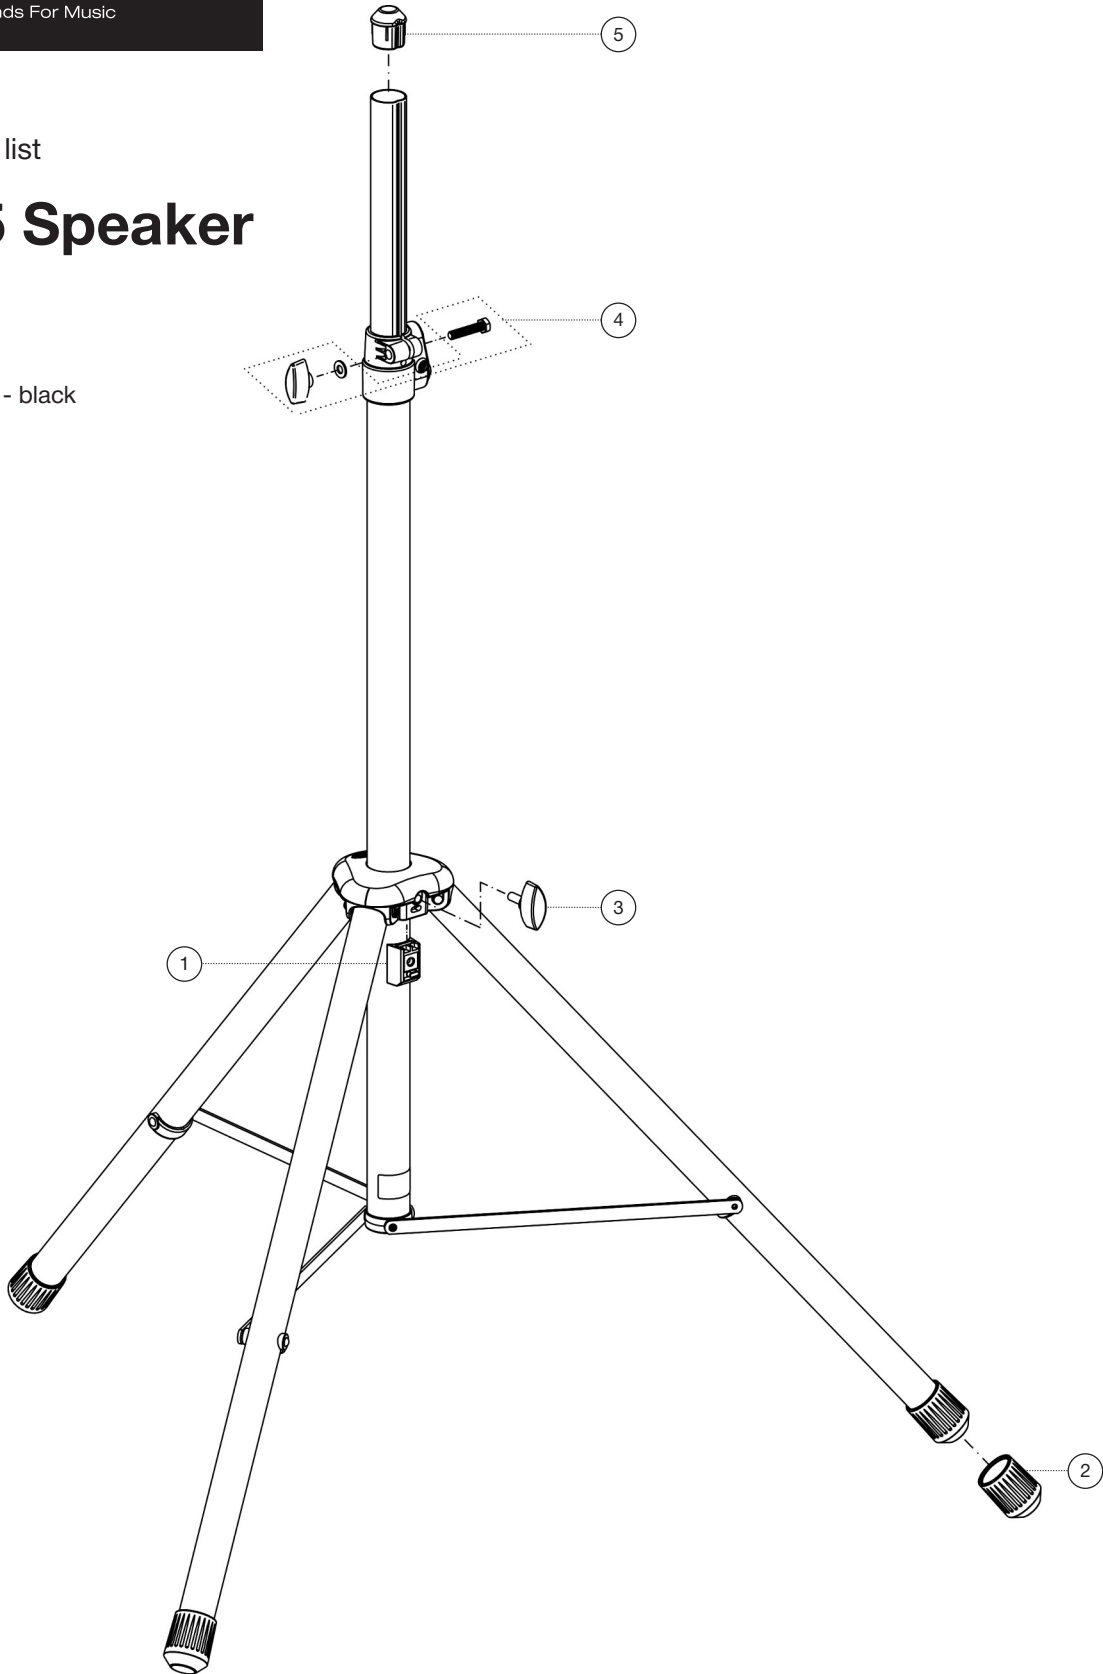

Spare parts list

21435 Speaker stand

21435-009-55 - black

*Rev 03

Position	Description	Article No.	Quantity
1	Clamping element with pin R21	6-86735-1-55	1
2	End cap	01-84-935-55	3
3	Clamping screw M8 x 23.5 mm	01-83-828-55	1
4	Screw connection	3-00-000-117	1
5	Mounting aid	01-84-995-62	1