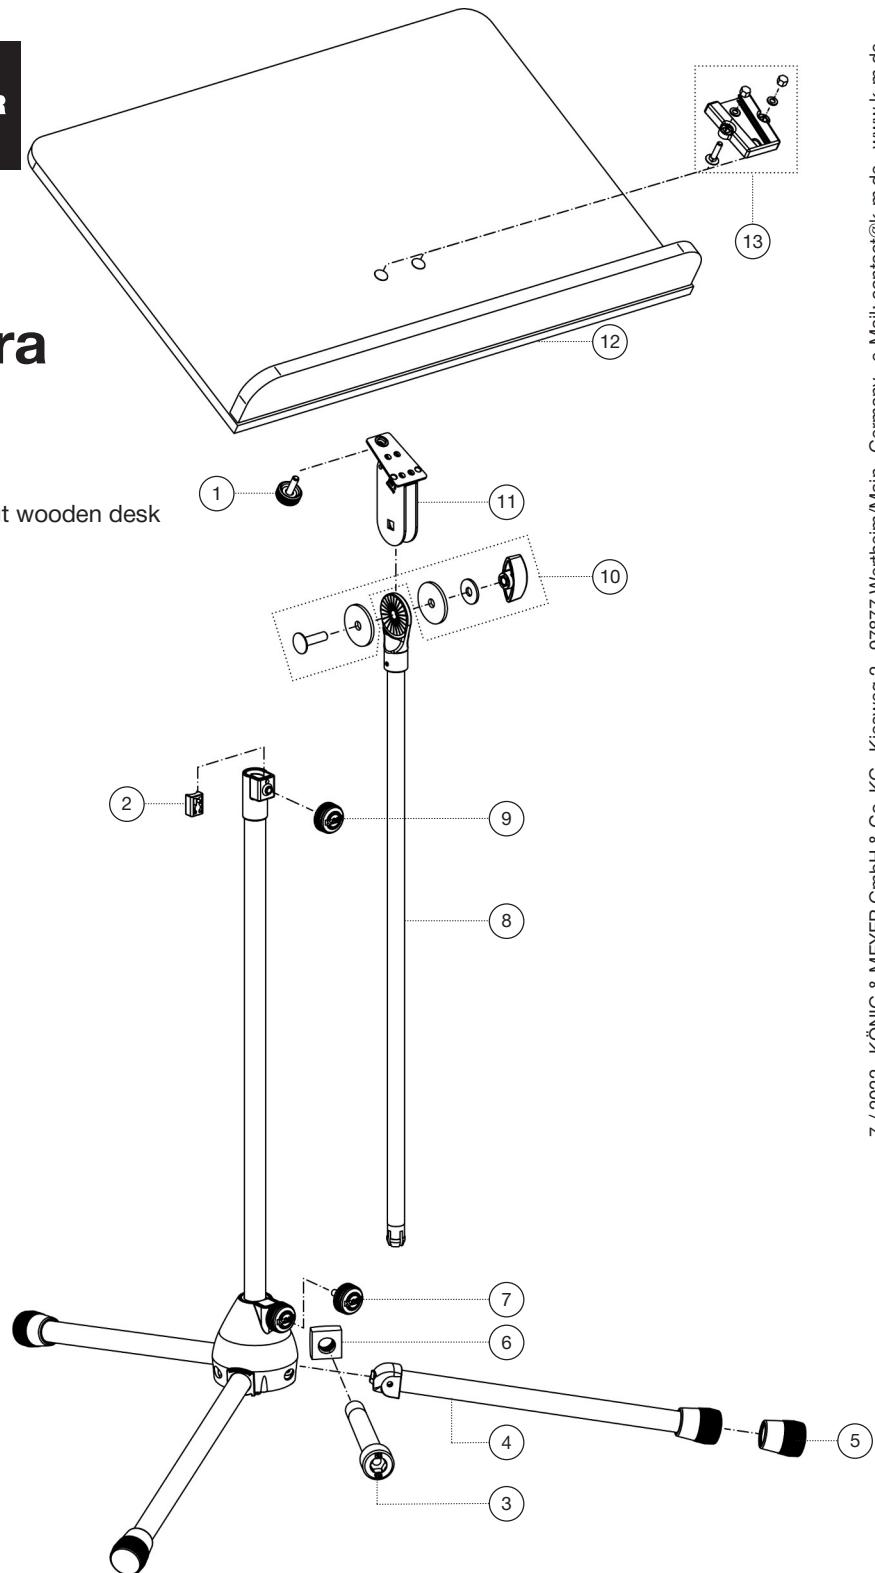

Spare parts list

# 118/1 Orchestra music stand

11811-050-02 - chrome stand, walnut wooden desk

\*Rev 07

Position	Description	Article No.	Quantity
1	Knurled screw without logo M6 x 22 mm	<a href="#">01-82-837-55</a>	1
2	Clamping element with pin R7,5	<a href="#">01-86-630-55</a>	1
3	Allen screw M5 x 36 mm	<a href="#">03-02-176-29</a>	3
4	Leg tube complete	6-21025-1-02	3
5	End cap	01-84-980-55	3
6	Square nut M5	<a href="#">03-08-210-29</a>	3
7	Knurled screw with logo M6 x 22 mm	<a href="#">01-82-948-55</a>	1
8	Extension tube with swivel head ø16 mm complete	<a href="#">6-11810-3-02</a>	1
9	Knurled screw with logo M6 x 10 mm	01-82-936-55	1
10	Screw connection of the music desk	3-00-000-065	1
11	Tilt connector complete	6-11810-4-55	1
12	Music desk	03-55-165-00	1
13	Accessories bag connecting plate	3-00-000-134	1