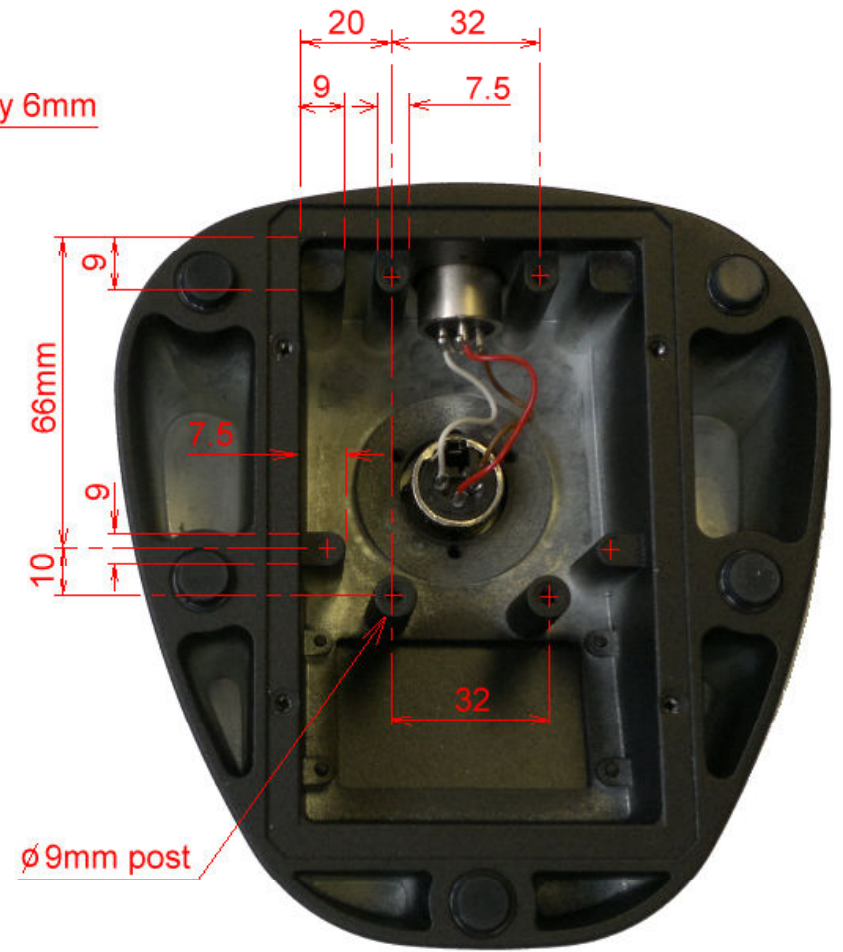

53-292 K&M 29394 GOOSENECK TABLE BASE With switch

53-291 K&M 29390 GOOSENECK TABLE BASE

Cavity details of K&M cast table bases
NOT TO SCALE