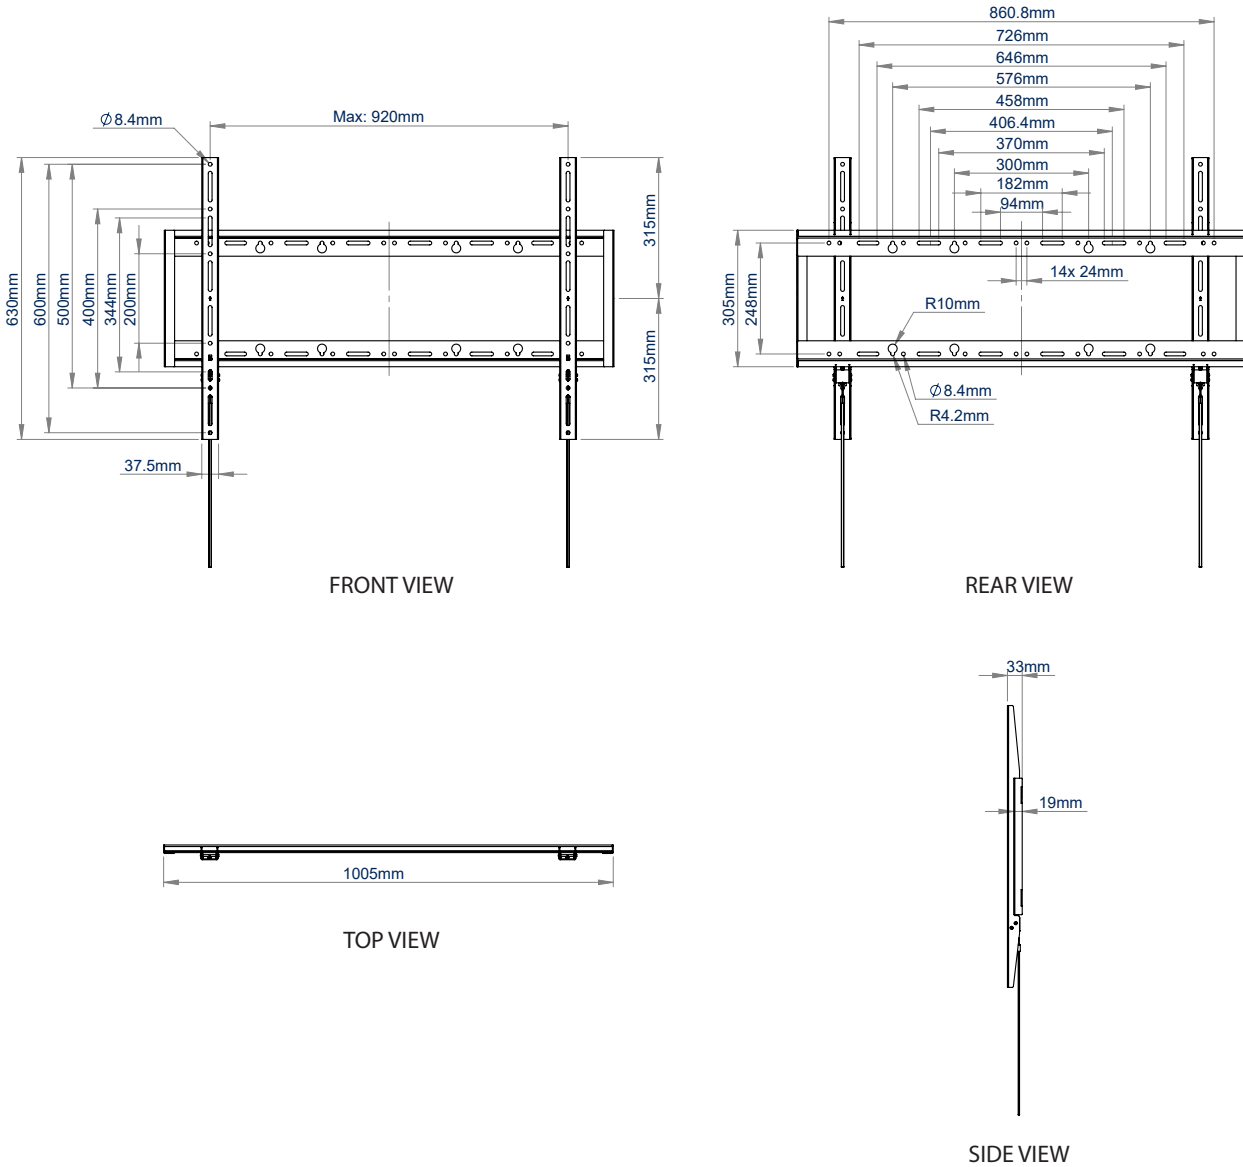

Low profile design mounts the screen 30mm from the wall

Simple 'Hook-on' installation

Post installation screen alignment for perfect screen positioning

Suitable for pole mounting from ceilings or floors

PACKING INFORMATION

COLOUR:	ORDER REF:	EAN CODE:	MC QTY:	MASTER CARTON WEIGHT:	MASTER CARTON CUBE:
Black	BT9901/B	5019318759628	4	24.5kg	0.08cbm

ACCESSORIES AND RELATED PRODUCTS

BT9903	BT7031	BT8448	BT8506

XL Heavy Duty Universal Flat Screen Wall Mount for screens up to 120"

Adjustable Accessory Mounting Arm for mounting VC cameras above or below B-Tech wall mounts

XL Heavy Duty Universal Flat Screen Ceiling Mount for screens up to 120"

XL Universal Flat Screen Display Trolley for screens up to 120"