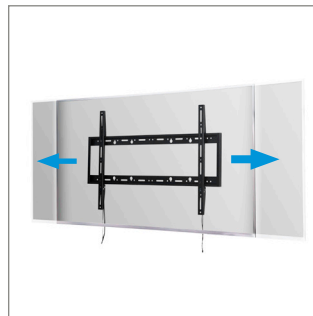

**MOUNTS
SCREENS
30MM FROM
THE WALL**

BT990 1

XL UNIVERSAL FLAT SCREEN WALL MOUNT

Designed to mount extra-large screens, the BT9901 is capable of supporting loads up to 100kg, making it ideal for mounting heavy duty touchscreens. The universal interface accommodates large mounting patterns up to 900mm x 600mm and features post installation screen alignment and simple 'hook-on' installation to make screen mounting quick and easy.

SPECIFICATION

Recommended screen size	65" - 100"
Max load	100kg
VESA® & non-VESA fixings	up to 900 x 600mm
Distance from wall	30mm

FEATURES

- Designed to mount XL screens 65" and over
- Low profile design
- Lateral adjustment of screen once mounted
- Simple 'hook-on' installation with all mounting hardware included
- Keyhole wall fixings for easy mounting

Low profile design mounts the screen 30mm from the wall

Simple 'Hook-on' installation

Post installation screen alignment for perfect screen positioning

Suitable for pole mounting from ceilings or floors

PACKING INFORMATION